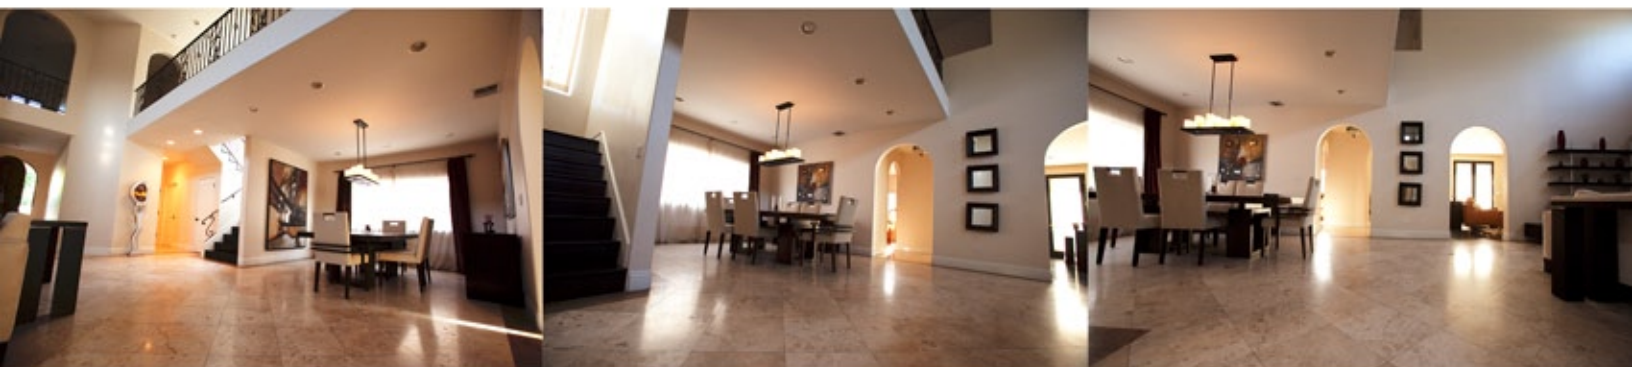

LA DIRECT MODELS

SHOOTING LOCATION FOR RENT

LOOKING FOR A LOCATION?

Beautiful location in the heart of Studio City

DINING ROOM

LEMP AVE

SPANISH STYLE TWO FLOOR VILLA
SET WITH A CONTEMPORARY MODERN INTERIOR DESIGN

LEMP AVE

NATURAL LIGHTING WITH VAULTED CEILING

covering approximately 4000sq feet
featuring masonry flooring and hardwood stairs

- 5 bedrooms -
- 3.5 bathroom -
- dinning room -
- indoor balcony -
- living room -
- family room -
- modern kitchen with steel appliances -
- outdoor heated pool -
- wireless internet connection -